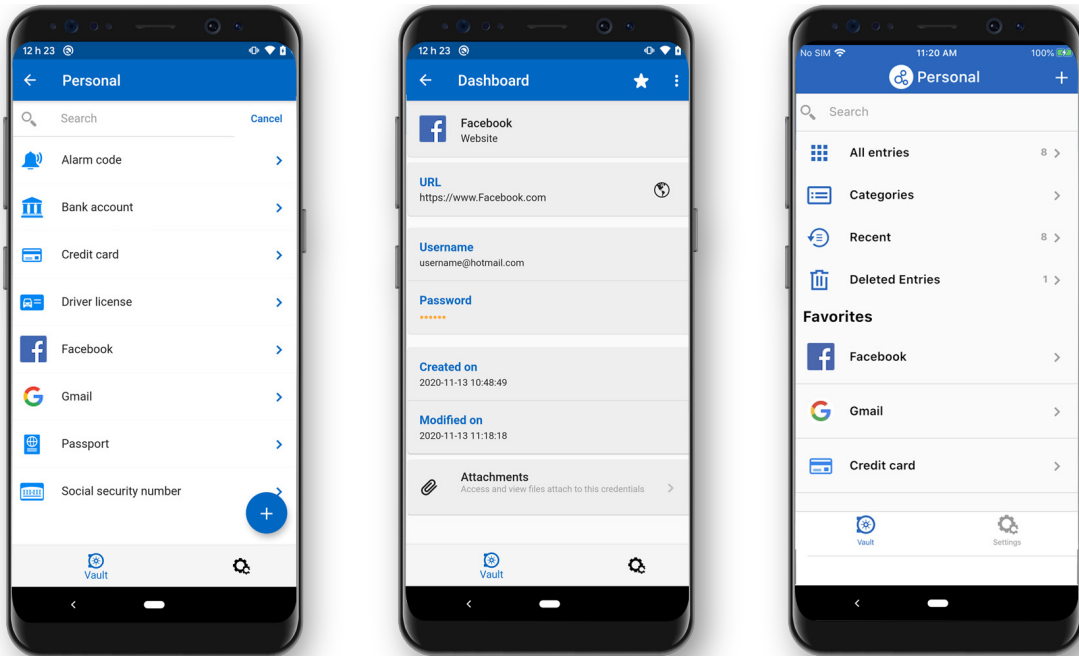

## About Password Hub Personal

---

[Password Hub Personal](#) is our **safe, easy-to-use, and FREE password manager.** It stores all of your credentials in a secure vault, which only you can access. In addition, Password Hub Personal:

## Password Hub Personal Web Interface