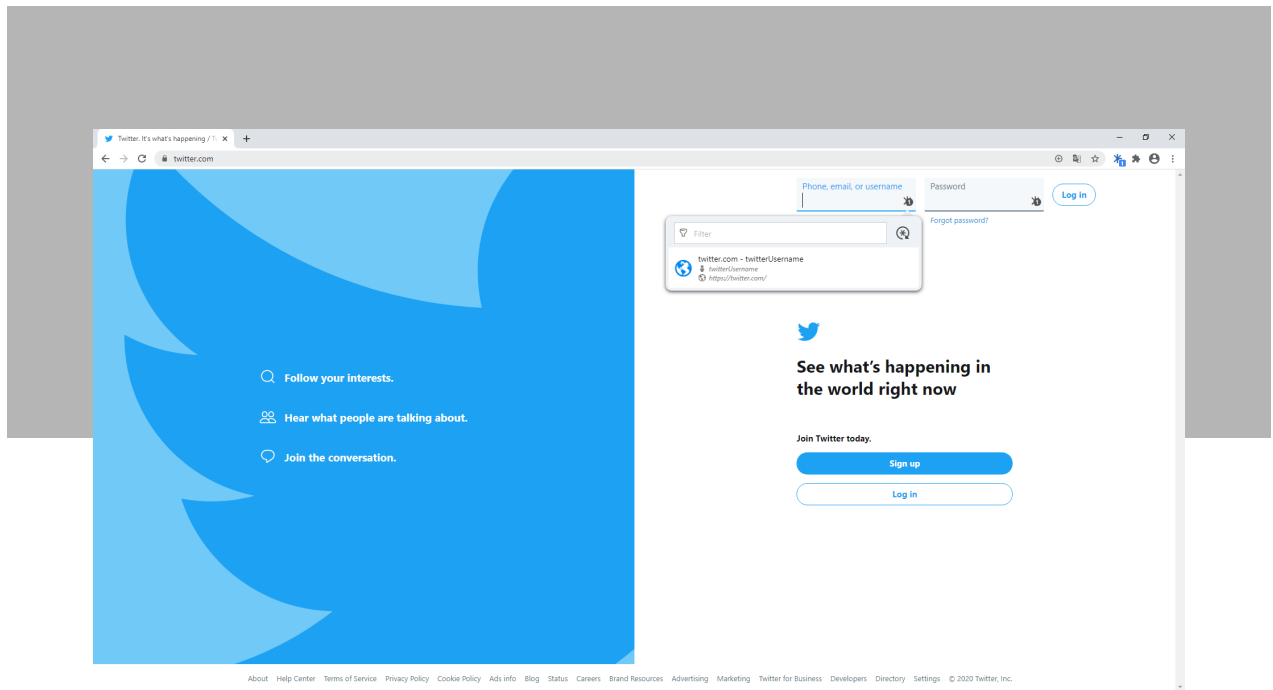

Devolutions Web Login

And for even more convenience, you can add [Devolutions Web Login](#), which is our **FREE browser plugin** that securely auto-fills credentials into websites using usernames and passwords stored in your vault. Devolutions Web Login is available for Chrome, Firefox, Opera & Edge.

Auto-connect to All Your Favorite Websites and Securely Inject Passwords from Your Personal Vault

Plus, be assured that Remote Desktop Manager Free users enjoy full support from our experts. You can contact our Support Team by email, chat or phone, or you can post in our [forum](#). Our Support Team is VERY responsive, and you will likely get a response to your forum post within hours (and sometimes within minutes!). And one more thing: don't be surprised if the person responding to your question is the person who invented Remote Desktop Manager: our very own CEO and Founder David!

Next Steps

Combining [Password Hub Personal](#) + [Remote Desktop Manager](#) is fast and easy. Here is what to do:

1. Migrate your LastPass Free data to Password Hub Personal. [Check out this step-by-step article in our Knowledge Base.](#)