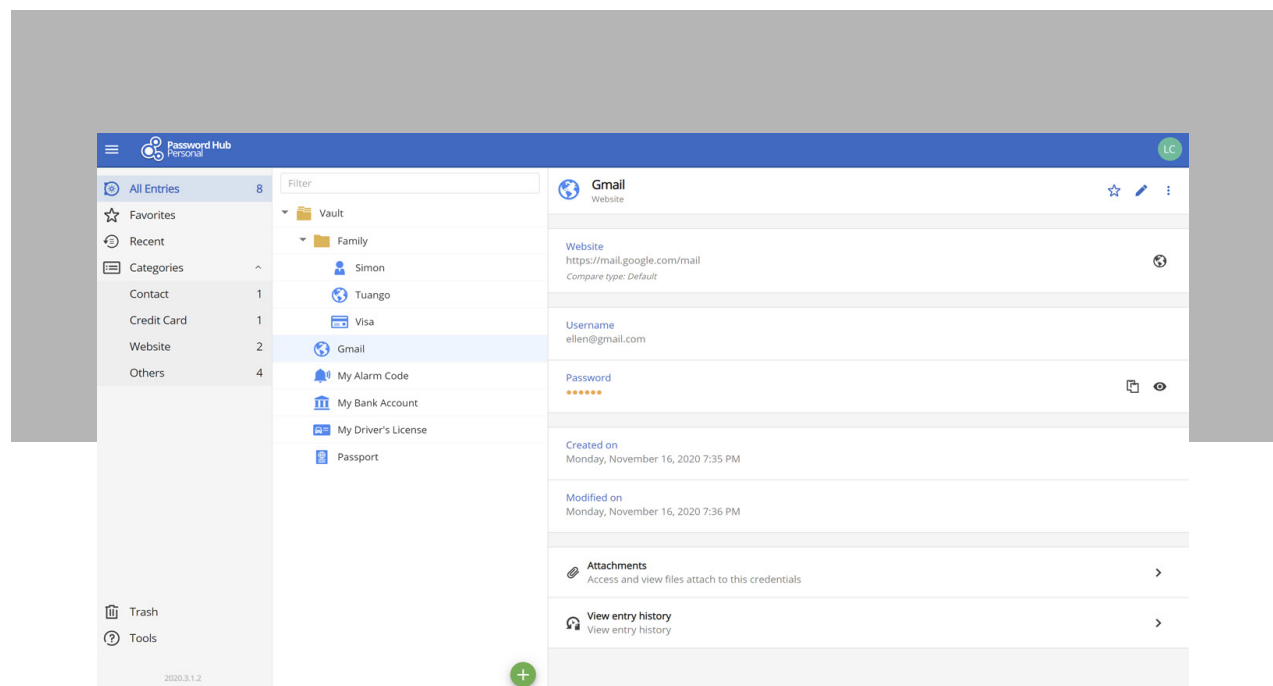

In other words, if you use LastPass Free, then you will still have unlimited access after March 16, 2021. **But you will have to choose computers or mobile devices.** If you need access to both, then you must purchase LastPass Premium (1 user) or LastPass Families (up to 6 users).

Also, effective May 17, **LastPass Free users will not get email support.** Only users who upgrade to Premium/Families packages will get email support.

If these changes do not impact you, or if you are happy to upgrade to LastPass Premium or LastPass Families, then that is great. But if you are a Remote Desktop Free user, and you are looking for an alternative to LastPass Free, then we have the ideal solution: **combine Password Hub Personal + Remote Desktop Manager Free!**

About Password Hub Personal

[Password Hub Personal](#) is our **safe, easy-to-use, and FREE password manager.** It stores all of your credentials in a secure vault, which only you can access. In addition, Password Hub Personal:

- **Supports two-factor authentication (2FA)** for added security.
- Enables you to instantly **generate strong passwords.**
- Can be **accessed from any device** as much as you wish — **so you don't have to choose between computers and mobile devices!**