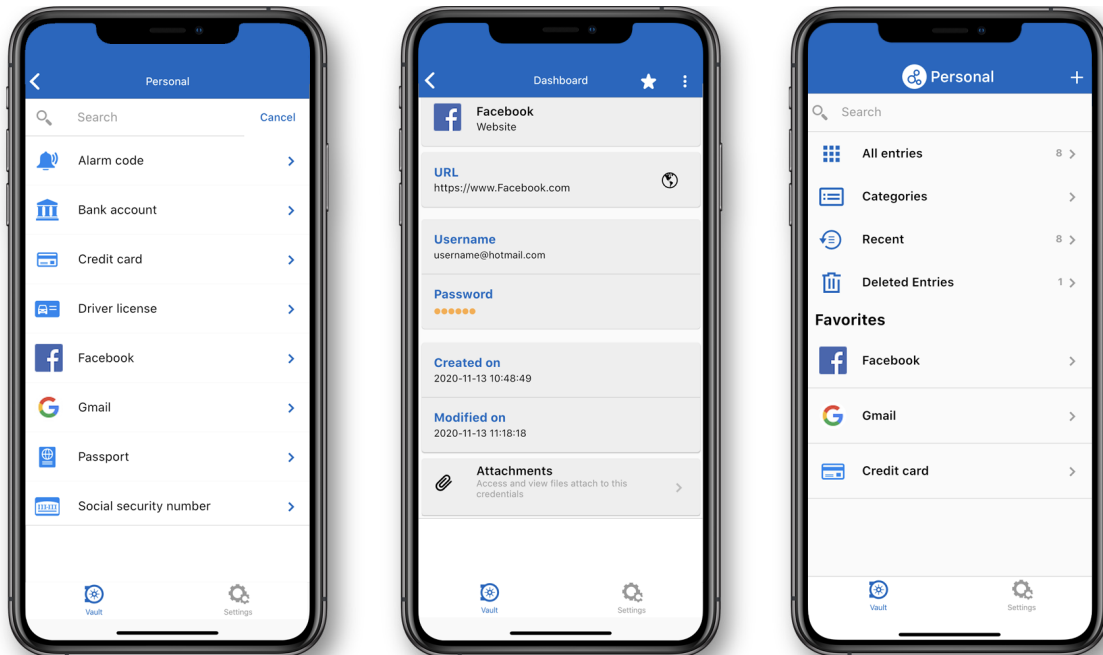

Manage Personal Passwords and Sensitive Data from Your Android Device

Manage Personal Passwords and Sensitive Data from Your iPhone or iPad