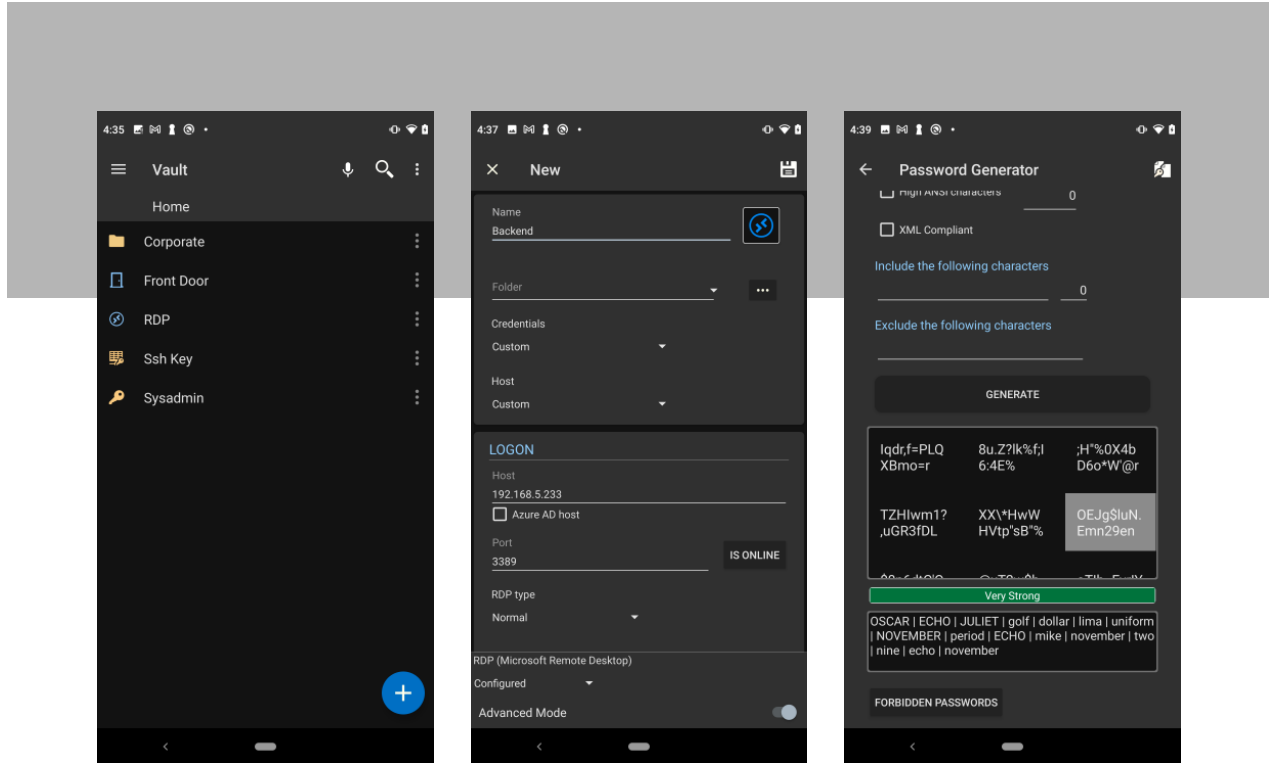

[NEW FEATURE SPOTLIGHT] Dark Theme in RDM for Android Is Here!

DARK THEME HAS ARRIVED!

I have some great news for all of you RDM for Android users: Your wait is over, because Dark Theme has arrived!

Dark Theme has been available on every other RDM platform for quite a while. However, it took us a bit longer than anticipated to port this very popular option to RDM for Android. Our Development Team just wanted to ensure that everything would meet your high expectations. As the old saying goes, "Good things come to those who wait!"

Take a Look

Here are some screenshots of Dark Theme on RDM for Android:

And remember: Activating dark mode is not just about changing the esthetics of RDM for Android. Other [benefits](#) of dark mode include: