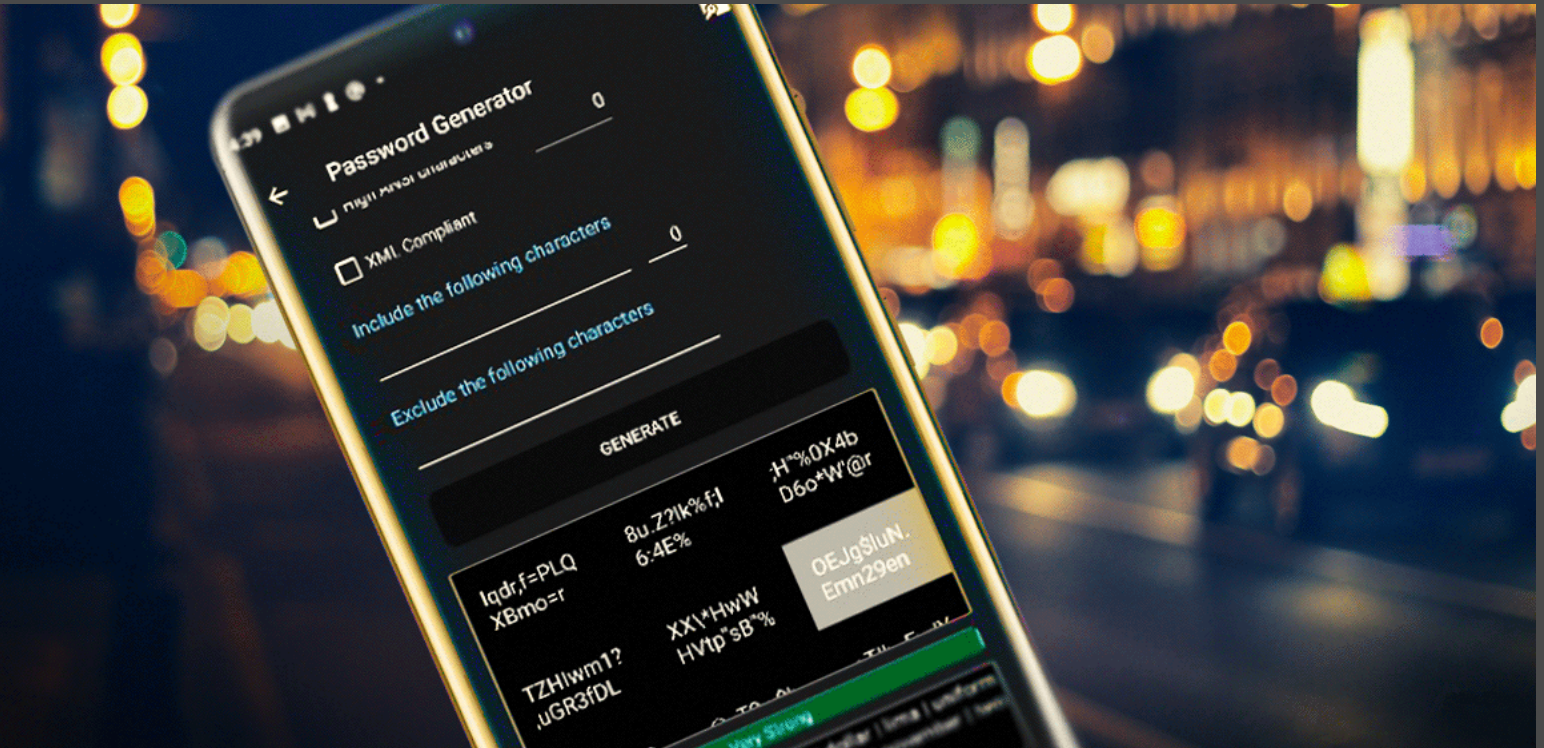

[NEW FEATURE SPOTLIGHT] Dark Theme in RDM for Android Is Here!

DARK THEME HAS ARRIVED!

I have some great news for all of you RDM for Android users: Your wait is over, because Dark Theme has arrived!

Dark Theme has been available on every other RDM platform for quite a while. However, it took us a bit longer than anticipated to port this very popular option to RDM for Android. Our Development Team just wanted to ensure that everything would meet your high expectations. As the old saying goes, "Good things come to those who wait!"

Take a Look

Here are some screenshots of Dark Theme on RDM for Android:

And remember: Activating dark mode is not just about changing the esthetics of RDM for Android. Other [benefits](#) of dark mode include:

How to Activate Dark Mode

To active Dark Mode, there are two options available to you:

- **Option #1:** If you're a Dark Theme lover and your Android phone or tablet is already set to Dark Theme, then you don't need to do anything! RDM will follow your device's theme by default.
- **Option #2:** If you don't have Dark Theme activated on your device but you want to try out Dark Theme for RDM, simply go to **Settings** → **Dark Mode** → **Select "Dark Theme."**